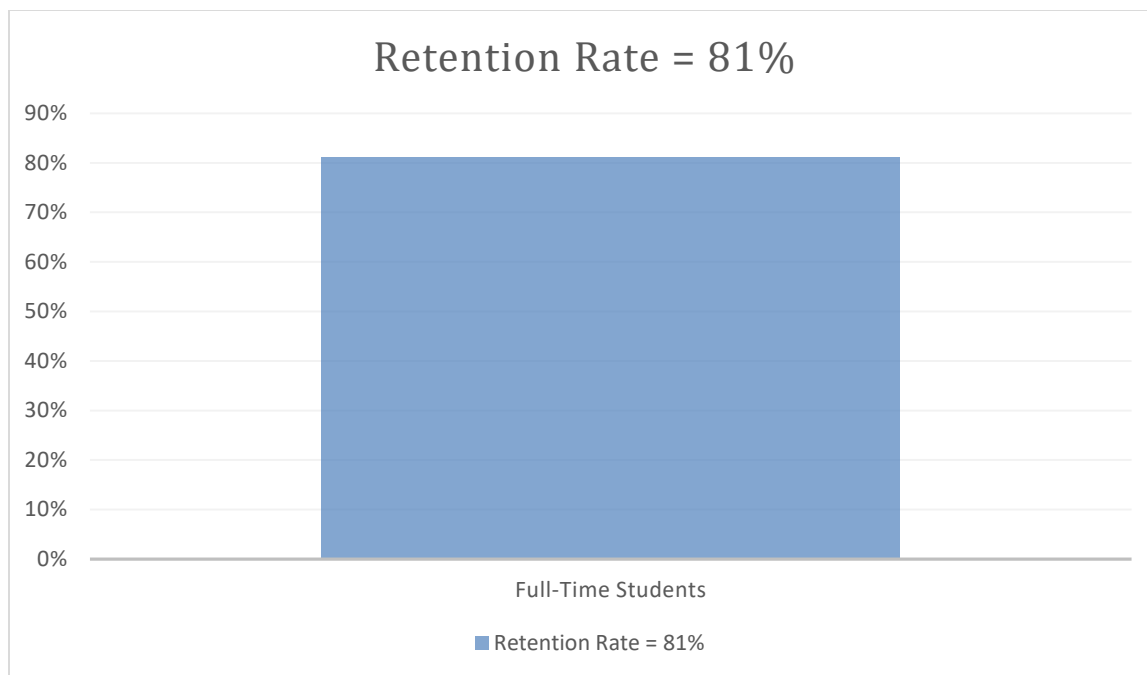

FIRST-TO-SECOND YEAR RETENTION RATES

Retention rates measure the percentage of first-time students who return to the institution to continue their studies the following fall. These rates only measure first-time students never having attended school before. Therefore, these rates do not reflect an accurate retention rate of the entire student body. Please contact the institution's Campus Director for more accurate retention rates for the entire student body.

Retention rates measure the percentage of first-time students who return to the institution to continue their studies the following fall.

RETENTION RATES FOR FIRST-TIME STUDENTS

Percentage of Students Who Began Their Studies in Fall 2020 and Returned in Fall 2021