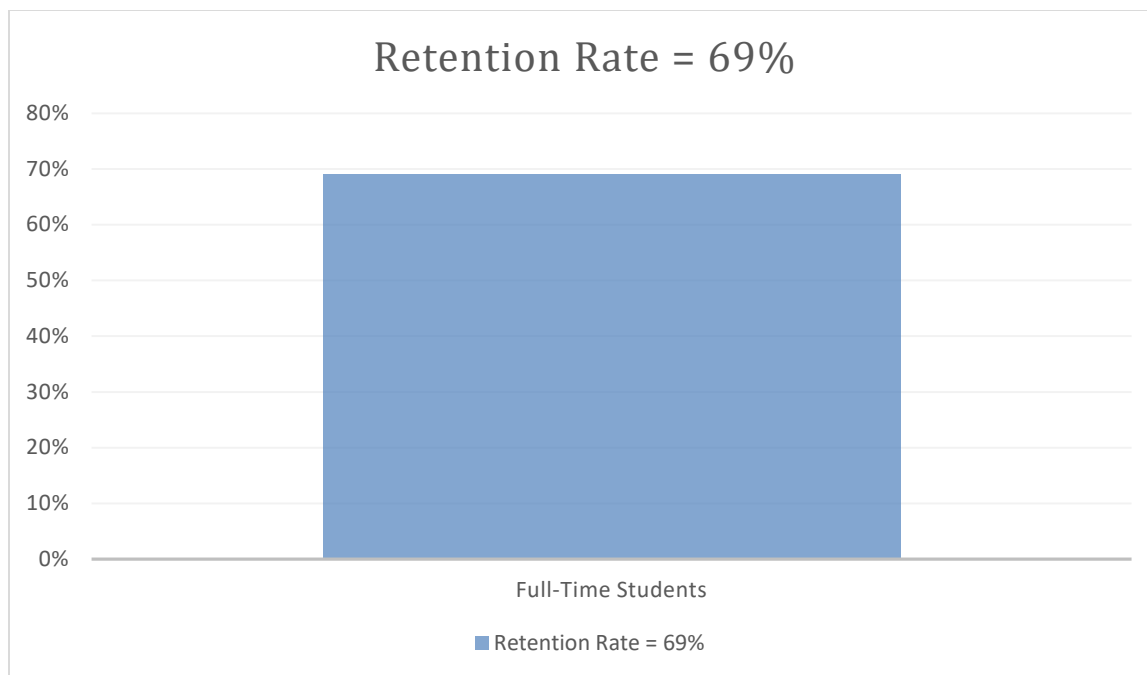

RETENTION RATES FOR FIRST-TIME STUDENTS

Percentage of Students Who Began Their Studies in Fall 2020 and Returned in Fall 2021

This is the most recent information the institution reported to the National Center for Education Statistics through IPEDS reporting. Please visit the College Navigator Website at: <https://nces.ed.gov/collegenavigator/?q=west+virginia+Junior+college&s=all&id=261861> for more statistical information about the institution.